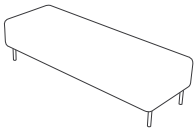

3 seater no arms
W 800 L 1650 H 750 seat 400

2 seater no arms
W 800 L 1100 H 750 seat 400

chair no arms
W 800 L 550 H 750 seat 400

3 seater arm left
W 800 L 1900 H 750 seat 400

2 seater arm left
W 800 L 1350 H 750 seat 400

chair arm left
W 800 L 800 H 750 seat 400

3 seater arm right
W 800 L 1900 H 750 seat 400

2 seater arm right
W 800 L 1350 H 750 seat 400

chair arm right
W 800 L 800 H 750 seat 400

3 seater 2 arms
W 800 L 2150 H 750 seat 400

2 seater 2 arms
W 800 L 1650 H 750 seat 400

chair 2 arms
W 800 L 1050 H 750 seat 400

3 seater stool
W 550 L 1650 H 400 seat 400

2 seater stool
W 550 L 1100 H 400 seat 400

stool
W 550 L 550 H 400 seat 400

Modular sofa and bench system
19 modular shape and size options
Aluminium leg with a solid beech inner frame
British hand made