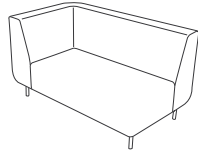

3 seater no arms
W 800 L 1650 H 750 seat 400

2 seater no arms
W 800 L 1100 H 750 seat 400

chair no arms
W 800 L 550 H 750 seat 400

3 seater arm left
W 800 L 1900 H 750 seat 400

2 seater arm left
W 800 L 1350 H 750 seat 400

chair arm left
W 800 L 800 H 750 seat 400

3 seater arm right
W 800 L 1900 H 750 seat 400

2 seater arm right
W 800 L 1350 H 750 seat 400

chair arm right
W 800 L 800 H 750 seat 400

3 seater 2 arms
W 800 L 2150 H 750 seat 400

2 seater 2 arms
W 800 L 1650 H 750 seat 400

chair 2 arms
W 800 L 1050 H 750 seat 400

3 seater stool
W 550 L 1650 H 400 seat 400

2 seater stool
W 550 L 1100 H 400 seat 400

stool
W 550 L 550 H 400 seat 400

Modular sofa and bench system
19 modular shape and size options
Aluminium leg with a solid beech inner frame
British hand made

naughtone - Radius modular system

3 seater 2 arms / 2 seater arm left
W 2250 L 2250 H 750 seat 400

3 seater arm left / 2 seater no arms
W 2000 L 2000 H 750 seat 400