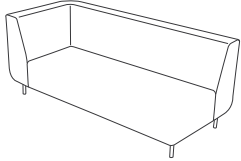

3 seater no arms
W 800 L 1650 H 750 seat 400

2 seater no arms
W 800 L 1100 H 750 seat 400

chair no arms
W 800 L 550 H 750 seat 400

3 seater arm left
W 800 L 1900 H 750 seat 400

2 seater arm left
W 800 L 1350 H 750 seat 400

chair arm left
W 800 L 800 H 750 seat 400

3 seater arm right
W 800 L 1900 H 750 seat 400

2 seater arm right
W 800 L 1350 H 750 seat 400

chair arm right
W 800 L 800 H 750 seat 400

3 seater 2 arms
W 800 L 2150 H 750 seat 400

2 seater 2 arms
W 800 L 1650 H 750 seat 400

chair 2 arms
W 800 L 1050 H 750 seat 400

3 seater stool
W 550 L 1650 H 400 seat 400

2 seater stool
W 550 L 1100 H 400 seat 400

stool
W 550 L 550 H 400 seat 400

Modular sofa and bench system
19 modular shape and size options
Aluminium leg with a solid beech inner frame
British hand made

naughtone - Radius modular system

3 seater 2 arms / 2 seater arm left
W 2250 L 2250 H 750 seat 400

3 seater arm left / 2 seater no arms
W 2000 L 2000 H 750 seat 400