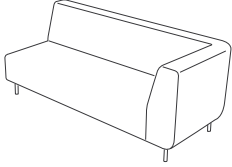

3 seater no arms
W 800 L 1650 H 750 seat 400

2 seater no arms
W 800 L 1100 H 750 seat 400

chair no arms
W 800 L 550 H 750 seat 400

3 seater arm left
W 800 L 1900 H 750 seat 400

2 seater arm left
W 800 L 1350 H 750 seat 400

chair arm left
W 800 L 800 H 750 seat 400

3 seater arm right
W 800 L 1900 H 750 seat 400

2 seater arm right
W 800 L 1350 H 750 seat 400

chair arm right
W 800 L 800 H 750 seat 400

3 seater 2 arms
W 800 L 2150 H 750 seat 400

2 seater 2 arms
W 800 L 1650 H 750 seat 400

chair 2 arms
W 800 L 1050 H 750 seat 400

3 seater stool
W 550 L 1650 H 400 seat 400

2 seater stool
W 550 L 1100 H 400 seat 400

stool
W 550 L 550 H 400 seat 400

Modular sofa and bench system
19 modular shape and size options
Aluminium leg with a solid beech inner frame
British hand made

naughtone - Radius modular system

3 seater 2 arms / 2 seater arm left
W 2250 L 2250 H 750 seat 400

3 seater arm left / 2 seater no arms
W 2000 L 2000 H 750 seat 400