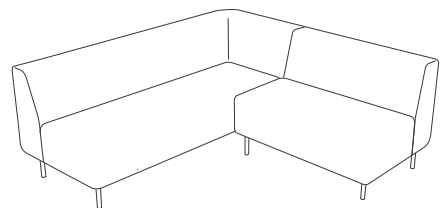

chair arm left
W 800 L 800 H 750 seat 400

3 seater arm right
W 800 L 1900 H 750 seat 400

2 seater arm right
W 800 L 1350 H 750 seat 400

chair arm right
W 800 L 800 H 750 seat 400

3 seater 2 arms
W 800 L 2150 H 750 seat 400

2 seater 2 arms
W 800 L 1650 H 750 seat 400

chair 2 arms
W 800 L 1050 H 750 seat 400

3 seater stool
W 550 L 1650 H 400 seat 400

2 seater stool
W 550 L 1100 H 400 seat 400

stool
W 550 L 550 H 400 seat 400

Modular sofa and bench system
19 modular shape and size options
Aluminium leg with a solid beech inner frame
British hand made

naughtone - Radius modular system

3 seater 2 arms / 2 seater arm left
W 2250 L 2250 H 750 seat 400

3 seater arm left / 2 seater no arms
W 2000 L 2000 H 750 seat 400