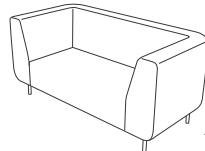

3 seater no arms
W 800 L 1650 H 750 seat 400

2 seater no arms
W 800 L 1100 H 750 seat 400

chair no arms
W 800 L 550 H 750 seat 400

3 seater arm left
W 800 L 1900 H 750 seat 400

2 seater arm left
W 800 L 1350 H 750 seat 400

chair arm left
W 800 L 800 H 750 seat 400

3 seater arm right
W 800 L 1900 H 750 seat 400

2 seater arm right
W 800 L 1350 H 750 seat 400

chair arm right
W 800 L 800 H 750 seat 400

3 seater 2 arms
W 800 L 2150 H 750 seat 400

2 seater 2 arms
W 800 L 1650 H 750 seat 400

chair 2 arms
W 800 L 1050 H 750 seat 400

3 seater stool
W 550 L 1650 H 400 seat 400

2 seater stool
W 550 L 1100 H 400 seat 400

stool
W 550 L 550 H 400 seat 400

Modular sofa and bench system
19 modular shape and size options
Aluminium leg with a solid beech inner frame
British hand made