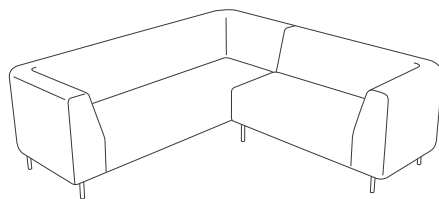

chair arm left
W 800 L 800 H 750 seat 400

3 seater arm right
W 800 L 1900 H 750 seat 400

2 seater arm right
W 800 L 1350 H 750 seat 400

chair arm right
W 800 L 800 H 750 seat 400

3 seater 2 arms
W 800 L 2150 H 750 seat 400

2 seater 2 arms
W 800 L 1650 H 750 seat 400

chair 2 arms
W 800 L 1050 H 750 seat 400

3 seater stool
W 550 L 1650 H 400 seat 400

2 seater stool
W 550 L 1100 H 400 seat 400

stool
W 550 L 550 H 400 seat 400

Modular sofa and bench system
19 modular shape and size options
Aluminium leg with a solid beech inner frame
British hand made

naughtone - Radius modular system

3 seater 2 arms / 2 seater arm left
W 2250 L 2250 H 750 seat 400

3 seater arm left / 2 seater no arms
W 2000 L 2000 H 750 seat 400