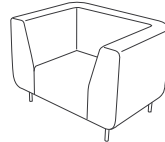

3 seater no arms
W 800 L 1650 H 750 seat 400

2 seater no arms
W 800 L 1100 H 750 seat 400

chair no arms
W 800 L 550 H 750 seat 400

3 seater arm left
W 800 L 1900 H 750 seat 400

2 seater arm left
W 800 L 1350 H 750 seat 400

chair arm left
W 800 L 800 H 750 seat 400

3 seater arm right
W 800 L 1900 H 750 seat 400

2 seater arm right
W 800 L 1350 H 750 seat 400

chair arm right
W 800 L 800 H 750 seat 400

3 seater 2 arms
W 800 L 2150 H 750 seat 400

2 seater 2 arms
W 800 L 1650 H 750 seat 400

chair 2 arms
W 800 L 1050 H 750 seat 400

3 seater stool
W 550 L 1650 H 400 seat 400

2 seater stool
W 550 L 1100 H 400 seat 400

stool
W 550 L 550 H 400 seat 400

Modular sofa and bench system
19 modular shape and size options
Aluminium leg with a solid beech inner frame
British hand made

naughtone - Radius modular system

3 seater 2 arms / 2 seater arm left
W 2250 L 2250 H 750 seat 400

3 seater arm left / 2 seater no arms
W 2000 L 2000 H 750 seat 400