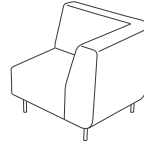

3 seater no arms
W 800 L 1650 H 750 seat 400

2 seater no arms
W 800 L 1100 H 750 seat 400

chair no arms
W 800 L 550 H 750 seat 400

3 seater arm left
W 800 L 1900 H 750 seat 400

2 seater arm left
W 800 L 1350 H 750 seat 400

chair arm left
W 800 L 800 H 750 seat 400

3 seater arm right
W 800 L 1900 H 750 seat 400

2 seater arm right
W 800 L 1350 H 750 seat 400

chair arm right
W 800 L 800 H 750 seat 400

3 seater 2 arms
W 800 L 2150 H 750 seat 400

2 seater 2 arms
W 800 L 1650 H 750 seat 400

chair 2 arms
W 800 L 1050 H 750 seat 400

3 seater stool
W 550 L 1650 H 400 seat 400

2 seater stool
W 550 L 1100 H 400 seat 400

stool
W 550 L 550 H 400 seat 400

Modular sofa and bench system
19 modular shape and size options
Aluminium leg with a solid beech inner frame
British hand made

naughtone - Radius modular system

3 seater 2 arms / 2 seater arm left
W 2250 L 2250 H 750 seat 400

3 seater arm left / 2 seater no arms
W 2000 L 2000 H 750 seat 400