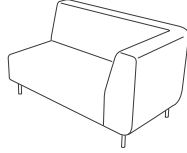

3 seater no arms
W 800 L 1650 H 750 seat 400

2 seater no arms
W 800 L 1100 H 750 seat 400

chair no arms
W 800 L 550 H 750 seat 400

3 seater arm left
W 800 L 1900 H 750 seat 400

2 seater arm left
W 800 L 1350 H 750 seat 400

chair arm left
W 800 L 800 H 750 seat 400

3 seater arm right
W 800 L 1900 H 750 seat 400

2 seater arm right
W 800 L 1350 H 750 seat 400

chair arm right
W 800 L 800 H 750 seat 400

3 seater 2 arms
W 800 L 2150 H 750 seat 400

2 seater 2 arms
W 800 L 1650 H 750 seat 400

chair 2 arms
W 800 L 1050 H 750 seat 400

3 seater stool
W 550 L 1650 H 400 seat 400

2 seater stool
W 550 L 1100 H 400 seat 400

stool
W 550 L 550 H 400 seat 400

Modular sofa and bench system
19 modular shape and size options
Aluminium leg with a solid beech inner frame
British hand made

naughtone - Radius modular system

3 seater 2 arms / 2 seater arm left
W 2250 L 2250 H 750 seat 400

3 seater arm left / 2 seater no arms
W 2000 L 2000 H 750 seat 400