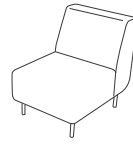

3 seater no arms
W 800 L 1650 H 750 seat 400

2 seater no arms
W 800 L 1100 H 750 seat 400

chair no arms
W 800 L 550 H 750 seat 400

3 seater arm left
W 800 L 1900 H 750 seat 400

2 seater arm left
W 800 L 1350 H 750 seat 400

chair arm left
W 800 L 800 H 750 seat 400

3 seater arm right
W 800 L 1900 H 750 seat 400

2 seater arm right
W 800 L 1350 H 750 seat 400

chair arm right
W 800 L 800 H 750 seat 400

3 seater 2 arms
W 800 L 2150 H 750 seat 400

2 seater 2 arms
W 800 L 1650 H 750 seat 400

chair 2 arms
W 800 L 1050 H 750 seat 400

3 seater stool
W 550 L 1650 H 400 seat 400

2 seater stool
W 550 L 1100 H 400 seat 400

stool
W 550 L 550 H 400 seat 400

Modular sofa and bench system
19 modular shape and size options
Aluminium leg with a solid beech inner frame
British hand made

naughtone - Radius modular system

3 seater 2 arms / 2 seater arm left
W 2250 L 2250 H 750 seat 400

3 seater arm left / 2 seater no arms
W 2000 L 2000 H 750 seat 400