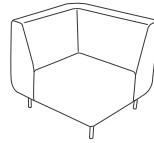

3 seater no arms
W 800 L 1650 H 750 seat 400

2 seater no arms
W 800 L 1100 H 750 seat 400

chair no arms
W 800 L 550 H 750 seat 400

3 seater arm left
W 800 L 1900 H 750 seat 400

2 seater arm left
W 800 L 1350 H 750 seat 400

chair arm left
W 800 L 800 H 750 seat 400

3 seater arm right
W 800 L 1900 H 750 seat 400

2 seater arm right
W 800 L 1350 H 750 seat 400

chair arm right
W 800 L 800 H 750 seat 400

3 seater 2 arms
W 800 L 2150 H 750 seat 400

2 seater 2 arms
W 800 L 1650 H 750 seat 400

chair 2 arms
W 800 L 1050 H 750 seat 400

3 seater stool
W 550 L 1650 H 400 seat 400

2 seater stool
W 550 L 1100 H 400 seat 400

stool
W 550 L 550 H 400 seat 400

Modular sofa and bench system
19 modular shape and size options
Aluminium leg with a solid beech inner frame
British hand made

naughtone - Radius modular system

3 seater 2 arms / 2 seater arm left
W 2250 L 2250 H 750 seat 400

3 seater arm left / 2 seater no arms
W 2000 L 2000 H 750 seat 400