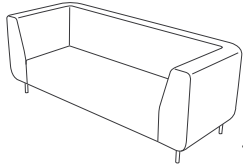

3 seater no arms
W 800 L 1650 H 750 seat 400

2 seater no arms
W 800 L 1100 H 750 seat 400

chair no arms
W 800 L 550 H 750 seat 400

3 seater arm left
W 800 L 1900 H 750 seat 400

2 seater arm left
W 800 L 1350 H 750 seat 400

chair arm left
W 800 L 800 H 750 seat 400

3 seater arm right
W 800 L 1900 H 750 seat 400

2 seater arm right
W 800 L 1350 H 750 seat 400

chair arm right
W 800 L 800 H 750 seat 400

3 seater 2 arms
W 800 L 2150 H 750 seat 400

2 seater 2 arms
W 800 L 1650 H 750 seat 400

chair 2 arms
W 800 L 1050 H 750 seat 400

3 seater stool
W 550 L 1650 H 400 seat 400

2 seater stool
W 550 L 1100 H 400 seat 400

stool
W 550 L 550 H 400 seat 400

Modular sofa and bench system
19 modular shape and size options
Aluminium leg with a solid beech inner frame
British hand made

naughtone - Radius modular system

3 seater 2 arms / 2 seater arm left
W 2250 L 2250 H 750 seat 400

3 seater arm left / 2 seater no arms
W 2000 L 2000 H 750 seat 400