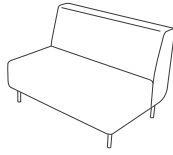

3 seater no arms
W 800 L 1650 H 750 seat 400

2 seater no arms
W 800 L 1100 H 750 seat 400

chair no arms
W 800 L 550 H 750 seat 400

3 seater arm left
W 800 L 1900 H 750 seat 400

2 seater arm left
W 800 L 1350 H 750 seat 400

chair arm left
W 800 L 800 H 750 seat 400

3 seater arm right
W 800 L 1900 H 750 seat 400

2 seater arm right
W 800 L 1350 H 750 seat 400

chair arm right
W 800 L 800 H 750 seat 400

3 seater 2 arms
W 800 L 2150 H 750 seat 400

2 seater 2 arms
W 800 L 1650 H 750 seat 400

chair 2 arms
W 800 L 1050 H 750 seat 400

3 seater stool
W 550 L 1650 H 400 seat 400

2 seater stool
W 550 L 1100 H 400 seat 400

stool
W 550 L 550 H 400 seat 400

Modular sofa and bench system
19 modular shape and size options
Aluminium leg with a solid beech inner frame
British hand made

naughtone - Radius modular system

3 seater 2 arms / 2 seater arm left
W 2250 L 2250 H 750 seat 400

3 seater arm left / 2 seater no arms
W 2000 L 2000 H 750 seat 400