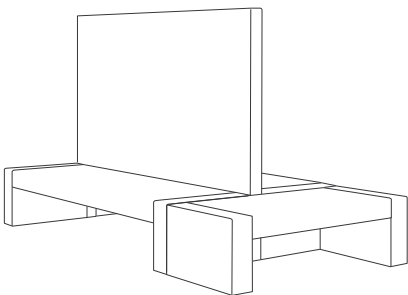

short bench
W 500 L 1135 H 450

short screen / tall
W 135 L 1135 H 1500

short screen / low
W 135 L 1135 H 700

wide bench
W 500 L 1920 H 450

wide screen / tall
W 500 L 1920 H 1500

wide screen / low
W 500 L 1920 H 700

table
W 300 L 500 H 100

small table
W 200 L 200 H 100

Free standing upholstered screen and bench system
Available with 2 table sizes
Available with power sockets
2 simple size benches with 2 screen heights

naughtone - *section* screen and bench

2 x wide bench, 1 x short bench, 1 x wide / tall screen
W 1135 L 2420 H 1500

2 x wide bench, 1 x wide / short screen
W 1135 L 1920 H 700

1 x short bench, 1 x short / tall screen
W 635 L 1135 H 1500

1 x wide bench, 1 x wide / tall screen
W 635 L 1920 H 1500