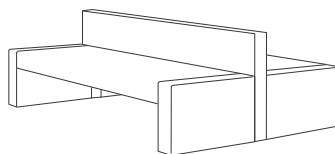

short bench
W 500 L 1135 H 450

short screen / tall
W 135 L 1135 H 1500

short screen / low
W 135 L 1135 H 700

wide bench
W 500 L 1920 H 450

wide screen / tall
W 500 L 1920 H 1500

wide screen / low
W 500 L 1920 H 700

table
W 300 L 500 H 100

small table
W 200 L 200 H 100

Free standing upholstered screen and bench system
Available with 2 table sizes
Available with power sockets
2 simple size benches with 2 screen heights

naughtone - *section* screen and bench

2 x wide bench, 1 x short bench, 1 x wide / tall screen
W 1135 L 2420 H 1500

2 x wide bench, 1 x wide / short screen
W 1135 L 1920 H 700

1 x short bench, 1 x short / tall screen
W 635 L 1135 H 1500