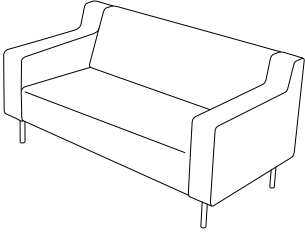

**3 seat sofa**  
W 750 L 2060 H 700 seat 400

**2 seat sofa**  
W 750 L 1460 H 700 seat 400

**armchair**  
W 750 L 860 H 700 seat 400

**daybed / chaise**  
W 1400 L 800 H 700 seat 400

Architectural sofa design with straightforward options  
Available as 3 seater, 2 seater and chair.  
Solid Beech inner frame with aluminium legs.  
British hand made.

naughtone™ - *Silhouette* sofa