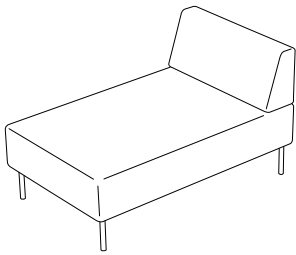

**3 seat sofa**  
W 750 L 2060 H 700 seat 400

**2 seat sofa**  
W 750 L 1460 H 700 seat 400

**armchair**  
W 750 L 860 H 700 seat 400

**daybed / chaise**  
W 1400 L 800 H 700 seat 400

Architectural sofa design with straightforward options  
Available as 3 seater, 2 seater and chair.  
Solid Beech inner frame with aluminium legs.  
British hand made.

naughtone™ - *Silhouette* sofa