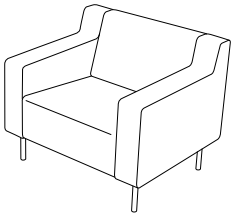

**3 seat sofa**  
W 750 L 2060 H 700 seat 400

**2 seat sofa**  
W 750 L 1460 H 700 seat 400

**armchair**  
W 750 L 860 H 700 seat 400

**daybed / chaise**  
W 1400 L 800 H 700 seat 400

Architectural sofa design with straightforward options  
Available as 3 seater, 2 seater and chair.  
Solid Beech inner frame with aluminium legs.  
British hand made.

naughtone™ - *Silhouette* sofa