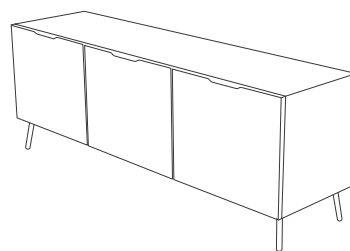

Free standing storage unit that sits as a tallboy or a sideboard
Multi direction doors with soft close door hinges
Full lacquer finish in 4 colours and bespoke colour match
Also available in a laminate finish with grass green interior

naughtone - *double* storage unit

tallboy
W 450 L 500 H 1350

sideboard
W 450 L 1200 H 650

credenza
bespoke sizes