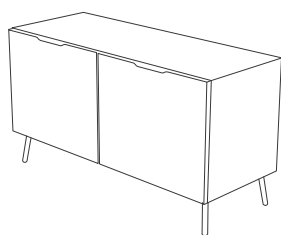

Free standing storage unit that sits as a tallboy or a sideboard
Multi direction doors with soft close door hinges
Full lacquer finish in 4 colours and bespoke colour match
Also available in a laminate finish with grass green interior

naughtone - *double* storage unit

tallboy
W 450 L 500 H 1350

sideboard
W 450 L 1200 H 650

credenza
bespoke sizes