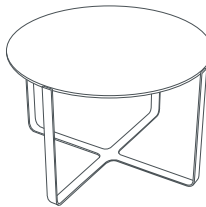

coffee table
W 550 L 1100 H 350

low square
W 850 L 850 H 250

side
W 300 L 450 H 450

low circular
W 800 L 800 H 350

low circular
W 600 L 600 H 350

desk / 4 seat dining
W 750 L 1570 H 750

large desk / 6 seat dining
W 900 L 1920 H 750

large circular / 6 seat dining
W 1500 L 1500 H 750

circular / 4 seat dining
W 1200 L 1200 H 750

splay circular
4 - 8 seat dining
W various L various H 750

Immaculate, one piece, handmade steel frame
Various powder coat frame colours
Surfaces options of glass, marble, polished slate and wood
Available as a range of low tables and dining tables