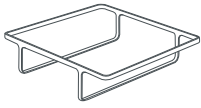

coffee table
W 550 L 1100 H 350

low square
W 850 L 850 H 250

side
W 300 L 450 H 450

low circular
W 800 L 800 H 350

low circular
W 600 L 600 H 350

desk / 4 seat dining
W 750 L 1570 H 750

large desk / 6 seat dining
W 900 L 1920 H 750

large circular / 6 seat dining
W 1500 L 1500 H 750

circular / 4 seat dining
W 1200 L 1200 H 750

splay circular
4 - 8 seat dining
W various L various H 750

Immaculate, one piece, handmade steel frame
Various powder coat frame colours
Surfaces options of glass, marble, polished slate and wood
Available as a range of low tables and dining tables