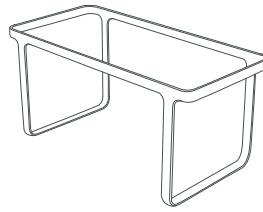

coffee table
W 550 L 1100 H 350

low square
W 850 L 850 H 250

side
W 300 L 450 H 450

low circular
W 800 L 800 H 350

low circular
W 600 L 600 H 350

desk / 4 seat dining
W 750 L 1570 H 750

large desk / 6 seat dining
W 900 L 1920 H 750

large circular / 6 seat dining
W 1500 L 1500 H 750

circular / 4 seat dining
W 1200 L 1200 H 750

splay circular
4 - 8 seat dining
W various L various H 750

Immaculate, one piece, handmade steel frame
Various powder coat frame colours
Surfaces options of glass, marble, polished slate and wood
Available as a range of low tables and dining tables