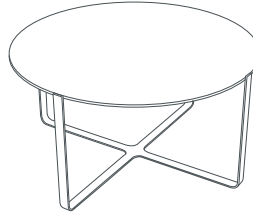

coffee table
W 550 L 1100 H 350

low square
W 850 L 850 H 250

side
W 300 L 450 H 450

low circular
W 800 L 800 H 350

low circular
W 600 L 600 H 350

desk / 4 seat dining
W 750 L 1570 H 750

large desk / 6 seat dining
W 900 L 1920 H 750

large circular / 6 seat dining
W 1500 L 1500 H 750

circular / 4 seat dining
W 1200 L 1200 H 750

splay circular
4 - 8 seat dining
W various L various H 750

Immaculate, one piece, handmade steel frame
Various powder coat frame colours
Surfaces options of glass, marble, polished slate and wood
Available as a range of low tables and dining tables