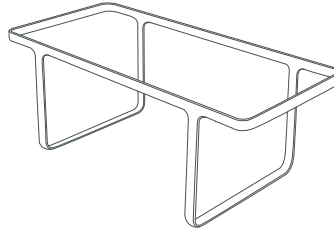

coffee table
W 550 L 1100 H 350

low square
W 850 L 850 H 250

side
W 300 L 450 H 450

low circular
W 800 L 800 H 350

low circular
W 600 L 600 H 350

desk / 4 seat dining
W 750 L 1570 H 750

large desk / 6 seat dining
W 900 L 1920 H 750

large circular / 6 seat dining
W 1500 L 1500 H 750

circular / 4 seat dining
W 1200 L 1200 H 750

splay circular
4 - 8 seat dining
W various L various H 750

Immaculate, one piece, handmade steel frame
Various powder coat frame colours
Surfaces options of glass, marble, polished slate and wood
Available as a range of low tables and dining tables