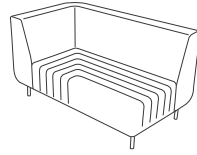

3 seater no arms
W 800 L 1650 H 750 seat 400

2 seater no arms
W 800 L 1100 H 750 seat 400

chair no arms
W 800 L 550 H 750 seat 400

3 seater arm left
W 800 L 1900 H 750 seat 400

2 seater arm left
W 800 L 1350 H 750 seat 400

chair arm left
W 800 L 800 H 750 seat 400

3 seater arm right
W 800 L 1900 H 750 seat 400

2 seater arm right
W 800 L 1350 H 750 seat 400

chair arm right
W 800 L 800 H 750 seat 400

3 seater 2 arms
W 800 L 2150 H 750 seat 400

2 seater 2 arms
W 800 L 1650 H 750 seat 400

chair 2 arms
W 800 L 1050 H 750 seat 400

3 seater stool
W 550 L 1650 H 400 seat 400

2 seater stool
W 550 L 1100 H 400 seat 400

stool
W 550 L 550 H 400 seat 400

Modular sofa and bench system with deep quilted seat
19 modular shape and size options
Aluminium leg with a solid beech inner frame
British hand made

naughtone™ - Track modular system

3 seater double back
W 350 L 1650 H 600

3 seater double back
W 350 L 1100 H 600

single seat double back
W 350 L 1100 H 600

2.5 seater stool
W 550 L 1450 H 400 seat 400

modular accessories