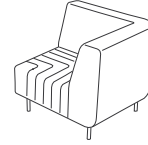

3 seater no arms
W 800 L 1650 H 750 seat 400

2 seater no arms
W 800 L 1100 H 750 seat 400

chair no arms
W 800 L 550 H 750 seat 400

3 seater arm left
W 800 L 1900 H 750 seat 400

2 seater arm left
W 800 L 1350 H 750 seat 400

chair arm left
W 800 L 800 H 750 seat 400

3 seater arm right
W 800 L 1900 H 750 seat 400

2 seater arm right
W 800 L 1350 H 750 seat 400

chair arm right
W 800 L 800 H 750 seat 400

3 seater 2 arms
W 800 L 2150 H 750 seat 400

2 seater 2 arms
W 800 L 1650 H 750 seat 400

chair 2 arms
W 800 L 1050 H 750 seat 400

3 seater stool
W 550 L 1650 H 400 seat 400

2 seater stool
W 550 L 1100 H 400 seat 400

stool
W 550 L 550 H 400 seat 400

Modular sofa and bench system with deep quilted seat
19 modular shape and size options
Aluminium leg with a solid beech inner frame
British hand made

naughtone™ - Track modular system

3 seater double back
W 350 L 1650 H 600

3 seater double back
W 350 L 1100 H 600

single seat double back
W 350 L 1100 H 600

2.5 seater stool
W 550 L 1450 H 400 seat 400

modular accessories