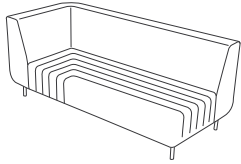

3 seater no arms
W 800 L 1650 H 750 seat 400

2 seater no arms
W 800 L 1100 H 750 seat 400

chair no arms
W 800 L 550 H 750 seat 400

3 seater arm left
W 800 L 1900 H 750 seat 400

2 seater arm left
W 800 L 1350 H 750 seat 400

chair arm left
W 800 L 800 H 750 seat 400

3 seater arm right
W 800 L 1900 H 750 seat 400

2 seater arm right
W 800 L 1350 H 750 seat 400

chair arm right
W 800 L 800 H 750 seat 400

3 seater 2 arms
W 800 L 2150 H 750 seat 400

2 seater 2 arms
W 800 L 1650 H 750 seat 400

chair 2 arms
W 800 L 1050 H 750 seat 400

3 seater stool
W 550 L 1650 H 400 seat 400

2 seater stool
W 550 L 1100 H 400 seat 400

stool
W 550 L 550 H 400 seat 400

Modular sofa and bench system with deep quilted seat
19 modular shape and size options
Aluminium leg with a solid beech inner frame
British hand made

naughtone™ - Track modular system

3 seater double back
W 350 L 1650 H 600

3 seater double back
W 350 L 1100 H 600

single seat double back
W 350 L 1100 H 600

2.5 seater stool
W 550 L 1450 H 400 seat 400

modular accessories