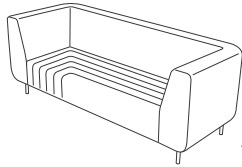

3 seater no arms
W 800 L 1650 H 750 seat 400

2 seater no arms
W 800 L 1100 H 750 seat 400

chair no arms
W 800 L 550 H 750 seat 400

3 seater arm left
W 800 L 1900 H 750 seat 400

2 seater arm left
W 800 L 1350 H 750 seat 400

chair arm left
W 800 L 800 H 750 seat 400

3 seater arm right
W 800 L 1900 H 750 seat 400

2 seater arm right
W 800 L 1350 H 750 seat 400

chair arm right
W 800 L 800 H 750 seat 400

3 seater 2 arms
W 800 L 2150 H 750 seat 400

2 seater 2 arms
W 800 L 1650 H 750 seat 400

chair 2 arms
W 800 L 1050 H 750 seat 400

3 seater stool
W 550 L 1650 H 400 seat 400

2 seater stool
W 550 L 1100 H 400 seat 400

stool
W 550 L 550 H 400 seat 400

Modular sofa and bench system with deep quilted seat
19 modular shape and size options
Aluminium leg with a solid beech inner frame
British hand made

naughtone™ - Track modular system

3 seater double back
W 350 L 1650 H 600

3 seater double back
W 350 L 1100 H 600

single seat double back
W 350 L 1100 H 600

2.5 seater stool
W 550 L 1450 H 400 seat 400

modular accessories