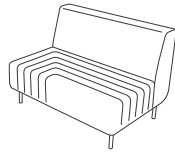

3 seater no arms
W 800 L 1650 H 750 seat 400

2 seater no arms
W 800 L 1100 H 750 seat 400

chair no arms
W 800 L 550 H 750 seat 400

3 seater arm left
W 800 L 1900 H 750 seat 400

2 seater arm left
W 800 L 1350 H 750 seat 400

chair arm left
W 800 L 800 H 750 seat 400

3 seater arm right
W 800 L 1900 H 750 seat 400

2 seater arm right
W 800 L 1350 H 750 seat 400

chair arm right
W 800 L 800 H 750 seat 400

3 seater 2 arms
W 800 L 2150 H 750 seat 400

2 seater 2 arms
W 800 L 1650 H 750 seat 400

chair 2 arms
W 800 L 1050 H 750 seat 400

3 seater stool
W 550 L 1650 H 400 seat 400

2 seater stool
W 550 L 1100 H 400 seat 400

stool
W 550 L 550 H 400 seat 400

Modular sofa and bench system with deep quilted seat
19 modular shape and size options
Aluminium leg with a solid beech inner frame
British hand made

naughtone™ - Track modular system

3 seater double back
W 350 L 1650 H 600

3 seater double back
W 350 L 1100 H 600

single seat double back
W 350 L 1100 H 600

2.5 seater stool
W 550 L 1450 H 400 seat 400

modular accessories