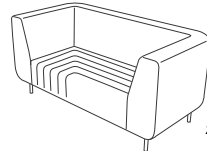

3 seater no arms
W 800 L 1650 H 750 seat 400

2 seater no arms
W 800 L 1100 H 750 seat 400

chair no arms
W 800 L 550 H 750 seat 400

3 seater arm left
W 800 L 1900 H 750 seat 400

2 seater arm left
W 800 L 1350 H 750 seat 400

chair arm left
W 800 L 800 H 750 seat 400

3 seater arm right
W 800 L 1900 H 750 seat 400

2 seater arm right
W 800 L 1350 H 750 seat 400

chair arm right
W 800 L 800 H 750 seat 400

3 seater 2 arms
W 800 L 2150 H 750 seat 400

2 seater 2 arms
W 800 L 1650 H 750 seat 400

chair 2 arms
W 800 L 1050 H 750 seat 400

3 seater stool
W 550 L 1650 H 400 seat 400

2 seater stool
W 550 L 1100 H 400 seat 400

stool
W 550 L 550 H 400 seat 400

Modular sofa and bench system with deep quilted seat
19 modular shape and size options
Aluminium leg with a solid beech inner frame
British hand made

naughtone™ - Track modular system

3 seater double back
W 350 L 1650 H 600

3 seater double back
W 350 L 1100 H 600

single seat double back
W 350 L 1100 H 600

2.5 seater stool
W 550 L 1450 H 400 seat 400

modular accessories