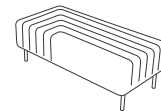

chair arm left
W 800 L 800 H 750 seat 400

3 seater arm right
W 800 L 1900 H 750 seat 400

2 seater arm right
W 800 L 1350 H 750 seat 400

chair arm right
W 800 L 800 H 750 seat 400

3 seater 2 arms
W 800 L 2150 H 750 seat 400

2 seater 2 arms
W 800 L 1650 H 750 seat 400

chair 2 arms
W 800 L 1050 H 750 seat 400

3 seater stool
W 550 L 1650 H 400 seat 400

2 seater stool
W 550 L 1100 H 400 seat 400

stool
W 550 L 550 H 400 seat 400

Modular sofa and bench system with deep quilted seat
19 modular shape and size options
Aluminium leg with a solid beech inner frame
British hand made

naughtone™ - Track modular system

3 seater double back
W 350 L 1650 H 600

3 seater double back
W 350 L 1100 H 600

single seat double back
W 350 L 1100 H 600

2.5 seater stool
W 550 L 1450 H 400 seat 400

modular accessories