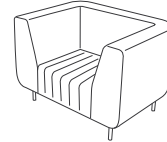

3 seater no arms
W 800 L 1650 H 750 seat 400

2 seater no arms
W 800 L 1100 H 750 seat 400

chair no arms
W 800 L 550 H 750 seat 400

3 seater arm left
W 800 L 1900 H 750 seat 400

2 seater arm left
W 800 L 1350 H 750 seat 400

chair arm left
W 800 L 800 H 750 seat 400

3 seater arm right
W 800 L 1900 H 750 seat 400

2 seater arm right
W 800 L 1350 H 750 seat 400

chair arm right
W 800 L 800 H 750 seat 400

3 seater 2 arms
W 800 L 2150 H 750 seat 400

2 seater 2 arms
W 800 L 1650 H 750 seat 400

chair 2 arms
W 800 L 1050 H 750 seat 400

3 seater stool
W 550 L 1650 H 400 seat 400

2 seater stool
W 550 L 1100 H 400 seat 400

stool
W 550 L 550 H 400 seat 400

Modular sofa and bench system with deep quilted seat
19 modular shape and size options
Aluminium leg with a solid beech inner frame
British hand made

naughtone™ - Track modular system

3 seater double back
W 350 L 1650 H 600

3 seater double back
W 350 L 1100 H 600

single seat double back
W 350 L 1100 H 600

2.5 seater stool
W 550 L 1450 H 400 seat 400

modular accessories