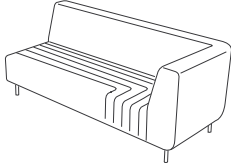

3 seater no arms
W 800 L 1650 H 750 seat 400

2 seater no arms
W 800 L 1100 H 750 seat 400

chair no arms
W 800 L 550 H 750 seat 400

3 seater arm left
W 800 L 1900 H 750 seat 400

2 seater arm left
W 800 L 1350 H 750 seat 400

chair arm left
W 800 L 800 H 750 seat 400

3 seater arm right
W 800 L 1900 H 750 seat 400

2 seater arm right
W 800 L 1350 H 750 seat 400

chair arm right
W 800 L 800 H 750 seat 400

3 seater 2 arms
W 800 L 2150 H 750 seat 400

2 seater 2 arms
W 800 L 1650 H 750 seat 400

chair 2 arms
W 800 L 1050 H 750 seat 400

3 seater stool
W 550 L 1650 H 400 seat 400

2 seater stool
W 550 L 1100 H 400 seat 400

stool
W 550 L 550 H 400 seat 400

Modular sofa and bench system with deep quilted seat
19 modular shape and size options
Aluminium leg with a solid beech inner frame
British hand made

naughtone™ - Track modular system

3 seater double back
W 350 L 1650 H 600

3 seater double back
W 350 L 1100 H 600

single seat double back
W 350 L 1100 H 600

2.5 seater stool
W 550 L 1450 H 400 seat 400

modular accessories