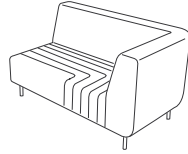

3 seater no arms
W 800 L 1650 H 750 seat 400

2 seater no arms
W 800 L 1100 H 750 seat 400

chair no arms
W 800 L 550 H 750 seat 400

3 seater arm left
W 800 L 1900 H 750 seat 400

2 seater arm left
W 800 L 1350 H 750 seat 400

chair arm left
W 800 L 800 H 750 seat 400

3 seater arm right
W 800 L 1900 H 750 seat 400

2 seater arm right
W 800 L 1350 H 750 seat 400

chair arm right
W 800 L 800 H 750 seat 400

3 seater 2 arms
W 800 L 2150 H 750 seat 400

2 seater 2 arms
W 800 L 1650 H 750 seat 400

chair 2 arms
W 800 L 1050 H 750 seat 400

3 seater stool
W 550 L 1650 H 400 seat 400

2 seater stool
W 550 L 1100 H 400 seat 400

stool
W 550 L 550 H 400 seat 400

Modular sofa and bench system with deep quilted seat
19 modular shape and size options
Aluminium leg with a solid beech inner frame
British hand made

naughtone™ - Track modular system

3 seater double back
W 350 L 1650 H 600

3 seater double back
W 350 L 1100 H 600

single seat double back
W 350 L 1100 H 600

2.5 seater stool
W 550 L 1450 H 400 seat 400

modular accessories