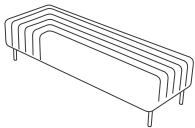

3 seater no arms
W 800 L 1650 H 750 seat 400

2 seater no arms
W 800 L 1100 H 750 seat 400

chair no arms
W 800 L 550 H 750 seat 400

3 seater arm left
W 800 L 1900 H 750 seat 400

2 seater arm left
W 800 L 1350 H 750 seat 400

chair arm left
W 800 L 800 H 750 seat 400

3 seater arm right
W 800 L 1900 H 750 seat 400

2 seater arm right
W 800 L 1350 H 750 seat 400

chair arm right
W 800 L 800 H 750 seat 400

3 seater 2 arms
W 800 L 2150 H 750 seat 400

2 seater 2 arms
W 800 L 1650 H 750 seat 400

chair 2 arms
W 800 L 1050 H 750 seat 400

3 seater stool
W 550 L 1650 H 400 seat 400

2 seater stool
W 550 L 1100 H 400 seat 400

stool
W 550 L 550 H 400 seat 400

Modular sofa and bench system with deep quilted seat
19 modular shape and size options
Aluminium leg with a solid beech inner frame
British hand made

naughtone™ - Track modular system

3 seater double back
W 350 L 1650 H 600

3 seater double back
W 350 L 1100 H 600

single seat double back
W 350 L 1100 H 600

2.5 seater stool
W 550 L 1450 H 400 seat 400

modular accessories