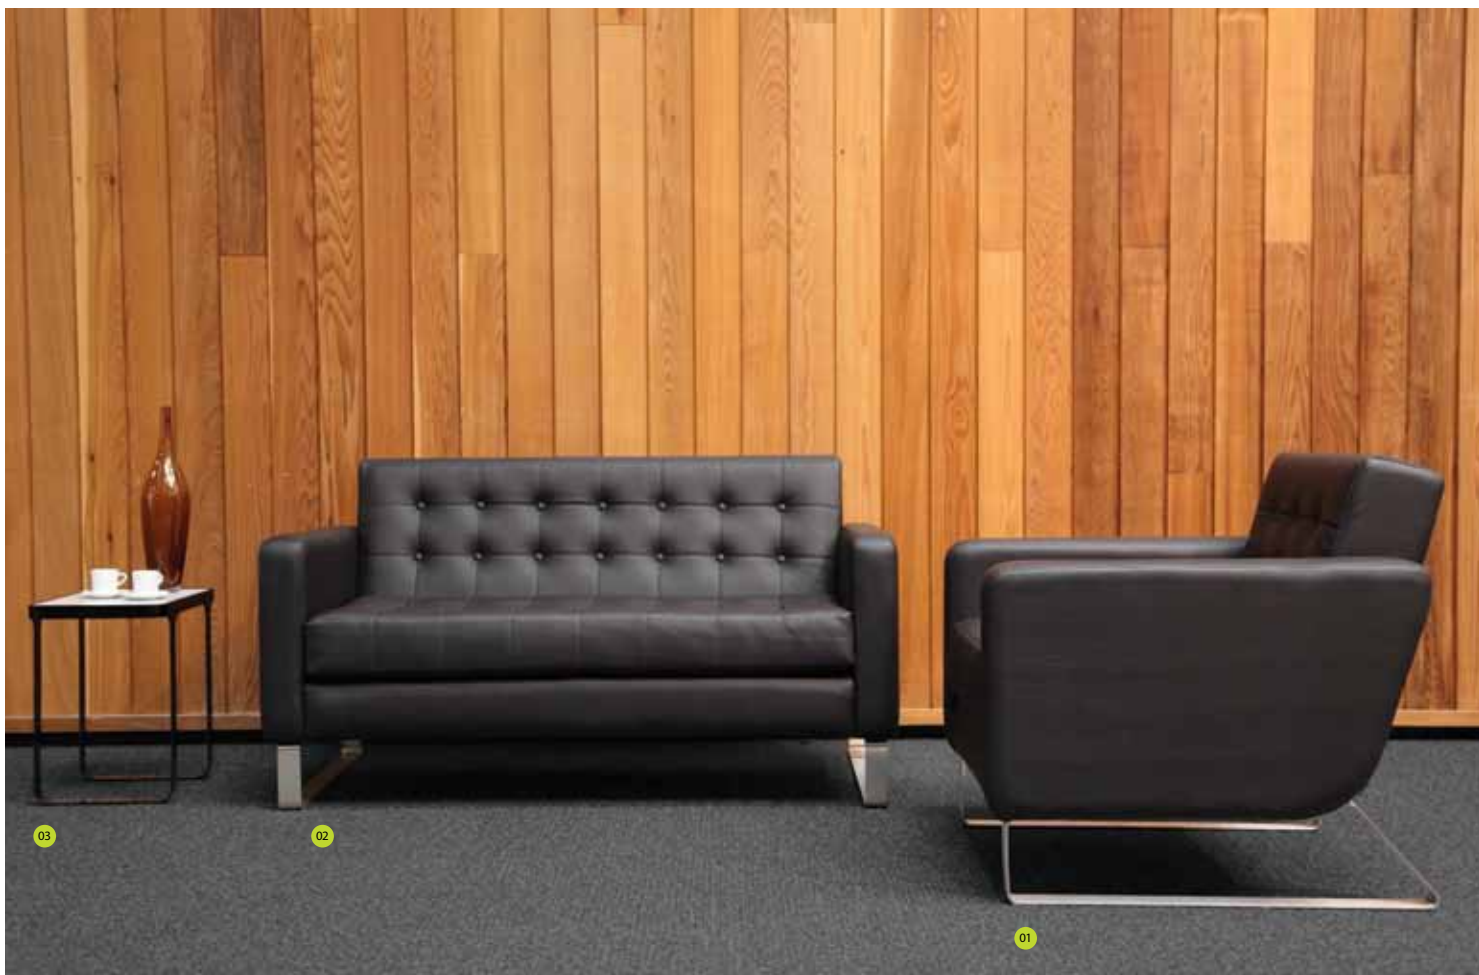

Clyderange

- 01. Clyde club-back armchair.
- 02. Clyde club-back 2 seat sofa.
- 03. Trace side table, black with marble P34

clyde  
armchair/sofa

- 04. Clyde 3 seat sofa arm right.
- 05. Clyde 3 seat sofa no arms.
- 06. Ped coffee table with glass P38

design philosophy

The Clyde sofa is the taller brother of the portion sofa, designed with a slightly shallower and higher seat and backrest. Clyde retains the trademark buttoned seat and scooped back of the portion sofa range but offers an alternative sitting position, popular in retail and corporate environments. Clyde also offers compact dimensions in the arm and seat width which oozes executive quality whilst retaining a unique contemporary edge.

technical specification

Clyde is proudly manufactured to the highest standards in our British factory. The main body of the seating is constructed with FSC certified hardwood and CMHR foams. The two base options are made from hand polished stainless steel and FSC certified hardwood.

base options

Brushed stainless sled base. Turned hardwood legs.

other options

Club-back (buttoned). See club-back options above. Plain (standard) back. Contrast button colours.

support

all images shown here and many others can be downloaded from the website [www.naughtone.com](http://www.naughtone.com) or can be sent as high resolution files on a CD.