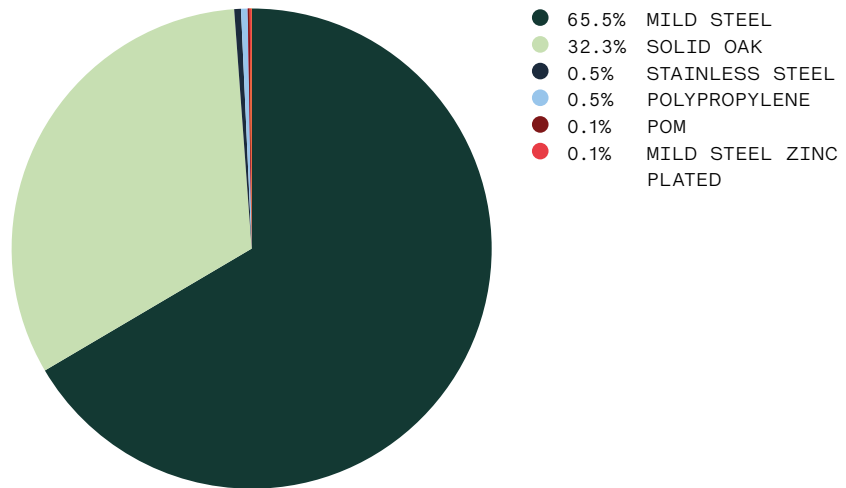

Material Percentage Split

CSR Statement

NaughtOne has always considered the environment throughout our design and manufacturing process. We understand that as we continue to grow, so does our potential impact on our surroundings. As most of our raw materials are simple, we have great control over their sources, and are proud to be able to offer FSC® certified upholstered products and use recycled metals in our table ranges. The addition of our North American manufacturing provision also helps to keep manufacturing miles to a minimum, as our market continues to grow in the USA. Finally, NaughtOne offers a Take-Back Programme, where the client is able to return the product to our factory, where we will be happy to breakdown and recycle the parts for you.

FSC® certified products available upon request

NaughtOne offers PEFC certified products

INDOOR ADVANTAGE GOLD FURNITURE