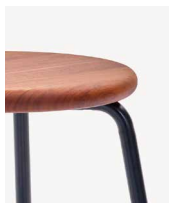

Solid Walnut