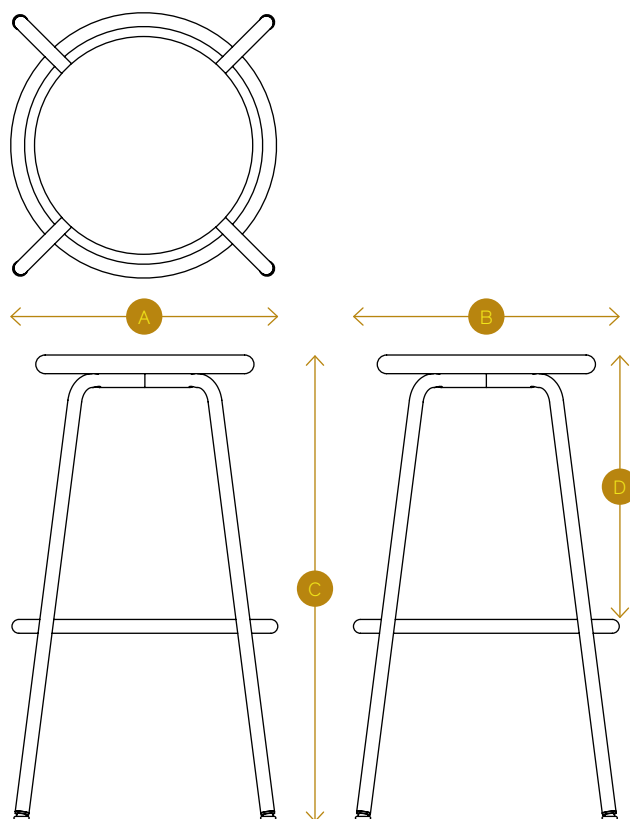

PRODUCT CODE/ DESCRIPTION	A WIDTH	B DEPTH	C HEIGHT	D SEAT TO FOOTREST	E WEIGHT	F CAD
NOPENLO						
Penny Low Stool	350 mm 14 in	350 mm 14 in	450 mm 17.5 in	- -	3.8 kg 8.4 lbs	
NOPENCH						
Penny Counter Height Stool	425 mm 17 in	425 mm 17 in	650 mm 25.5 in	425 mm 16.5 in	5.9 kg 13 lbs	
NOPENBS						
Penny Bar Stool	425 mm 17 in	425 mm 17 in	750 mm 29.5 in	425 mm 16.5 in	6.2 kg 13.7 lbs	

Measuring Guide

Where sustainable sources are quoted, and a chain of custody is required by a customer this must be indicated on the purchase order to NaughtOne. A chain of custody requested after an order has been placed or delivered may be difficult to recover.

Figures stated in this document may vary based on model and options selected, we have based this document on a specific example when produced in the United Kingdom. Recycled content calculations are taken from supplier information and industry averages, material variables are likely to affect the figures which may result in higher or lower percentages.

This document will be reviewed and updated periodically and is subject to change without notice.