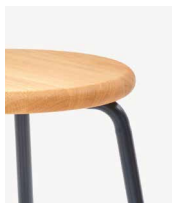

Seat Options

Solid Oak