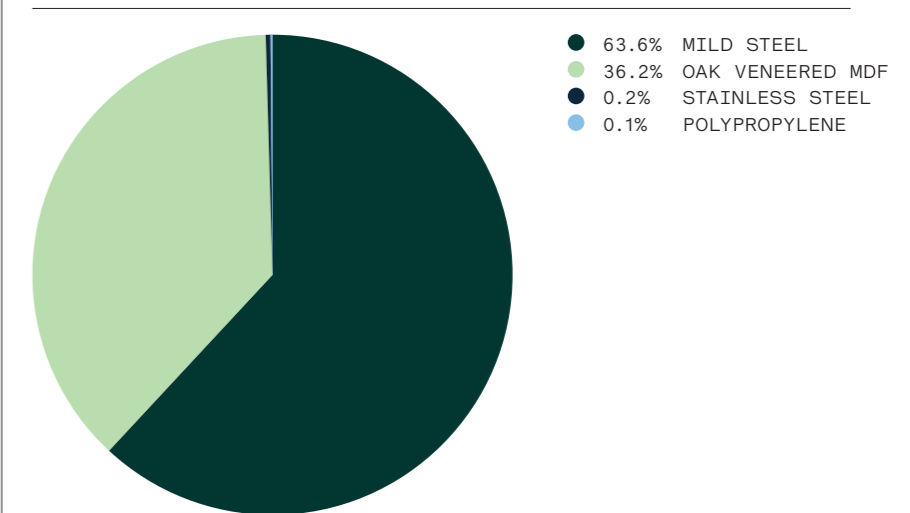

Recyclable Content

Recycled Content

Material Percentage Split

Environmental Attributes

- NaughtOne is FISP and ISO14001 certified
- FSC® certified products available upon request (FSC®C134222)
- 21.7 kg total weight
- 63.8% Recyclable (base and fixings)
- 36.2% Reusable (top)
- 48% Recycled content (base and fixings)
- SCS Indoor Advantage™ Gold ANSI/BIFMA Furniture Emissions Standard (M7.1/X7.1-2011 R2021) and ANSI/BIFMA e-3-2019 (Credits 7.6.1, 7.6.2, 7.6.3)

These attributes can help you to achieve criteria towards LEED, BREEAM, Ska and WELL building certifications.

Structural Testing Certifications

NOTIE3600S

Tier 600 Square Cafe Table
BS EN 15372:2016, Level 2
Static Load 120 kg

NOTIE5600S

Tier 600 Square Bar Height Table
BS EN 15372:2016, Level 2
Static Load 120 kg

NOTIE3900S

Tier 900 Square Table
BS EN 15372:2016, Level 2
Static Load 120 kg