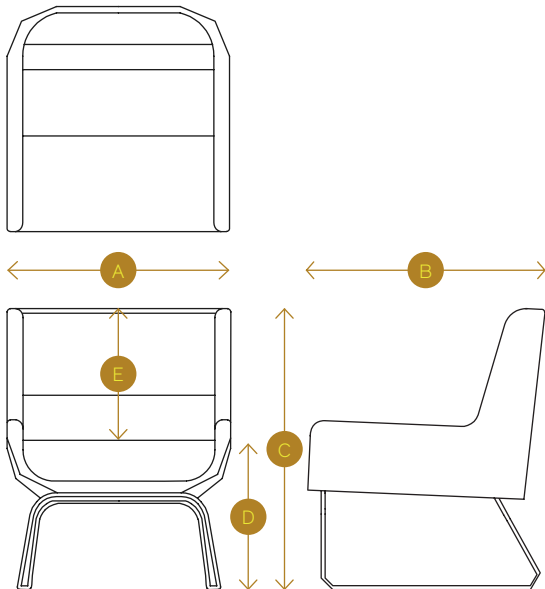

PRODUCT CODE/ DESCRIPTION	A WIDTH	B DEPTH	C HEIGHT	D SEAT HEIGHT	E HEIGHT FROM SEAT TO TOP	F WEIGHT	G CAD
HULOBSL							
Hush Low Chair Sled Base	720 mm 28.5 in	760 mm 30 in	880 mm 34.5 in	430 mm 17 in	450 mm 18 in	18.3 kg 40.34 lbs	
HULOB4S							
Hush Low Chair 4 Star Base	720 mm 28.5 in	760 mm 30 in	880 mm 34.5 in	430 mm 17 in	450 mm 18 in	25.4 kg 55.9 lbs	
HULOBWD							
Hush Low Chair Wooden Legs	720 mm 28.5 in	760 mm 30 in	880 mm 34.5 in	430 mm 17 in	450 mm 18 in	22.3 kg 49.1 lbs	

Measuring Guide