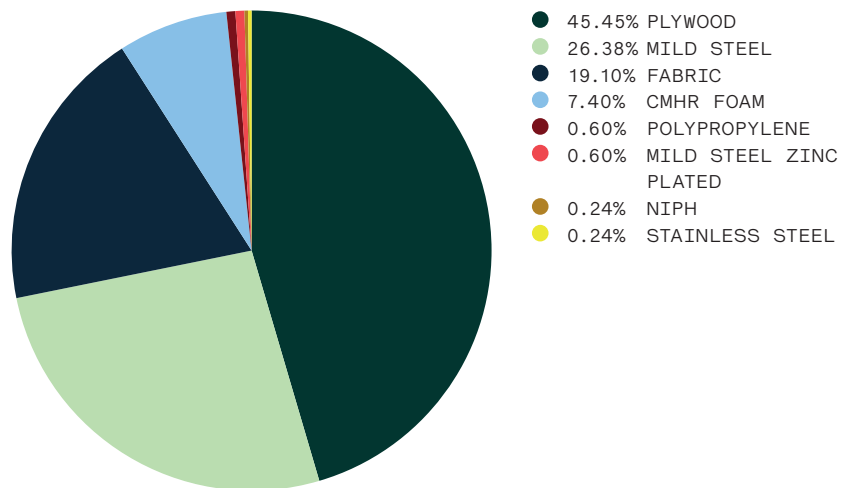

CSR Statement

We care a great deal about the sustainability of our products. At every stage of the process – from design to manufacturing to shipping – we seek to minimise our environmental impact. Our 10-year warranty speaks of our commitment to making quality, durable furniture that does not need to be regularly replaced. We offer FSC® certified upholstered products and use recycled metals in our table ranges. We have manufacturing facilities in North America to reduce freight miles in our largest market and we offer an innovative Take-Back Programme that enables clients to return products to us at their end of life so we can recycle the parts. We are proud of what we have done, but we are ready to go further.