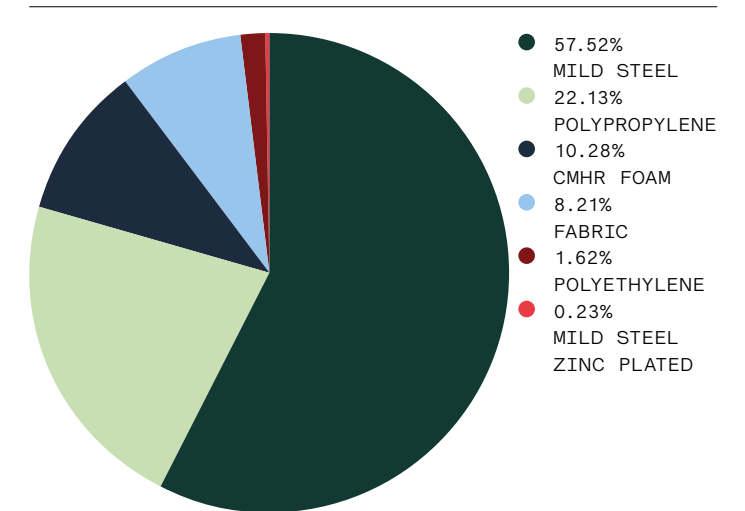

Recyclable Content

Recycled Content

Material Percentage Split

Environmental Attributes

- NaughtOne is FISP and ISO14001 certified
- NaughtOne is FSC® certified (FSC® C134222)
- 8.5 kg total weight
- 91.79% Recyclable (base, foam, feet, fixings)
- 51.93% Recycled content (shell, sled frame and fixings)
- SCS Indoor Advantage™ Gold ANSI / BIFMA Furniture Emissions Standard (M7.1 / X7.1-2011 R2021) and ANSI / BIFMA e-3-2019 (Credits 7.6.1, 7.6.2, 7.6.3)

These attributes can help you to achieve criteria towards LEED, BREEAM, Ska and WELL building certifications.

Flammability

The cold cure foam material has been tested to meet the following standards:

- British standard: 5852:2006 Part 2
- California Technical Bulletin: 117-2013
- Italian standard: UNI 9175-CLASS 1.IM

The flammability standard of the covering fabric is dependent on the choice made by the customer. Details of the flammability rating of specific fabrics can be found on supplier websites.