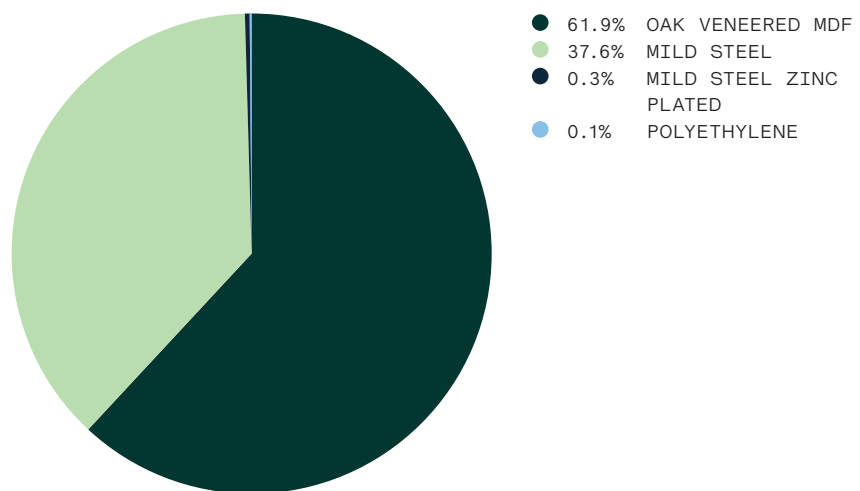

Where sustainable sources are quoted, and a chain of custody is required by a customer this must be indicated on the purchase order to NaughtOne. A chain of custody requested after an order has been placed or delivered may be difficult to recover.

Figures stated in this document may vary based on model and options selected. We have based this document on a specific example when produced in the United Kingdom. Recycled content calculations are taken from supplier information and industry averages. Material variables are likely to affect the figures which may result in higher or lower percentages.

This document will be reviewed and updated periodically and is subject to change without notice.

CSR Statement

We care a great deal about the sustainability of our products. At every stage of the process – from design to manufacturing to shipping – we seek to minimise our environmental impact. Our 10-year warranty speaks of our commitment to making quality, durable furniture that does not need to be regularly replaced. We offer FSC® certified upholstered products and use recycled metals in our table ranges. We have manufacturing facilities in North America to reduce freight miles in our largest market. And we offer an innovative Take-Back Programme that enables clients to return products to us at their end of life so we can recycle the parts. We are proud of what we have done, but we are ready to go further.