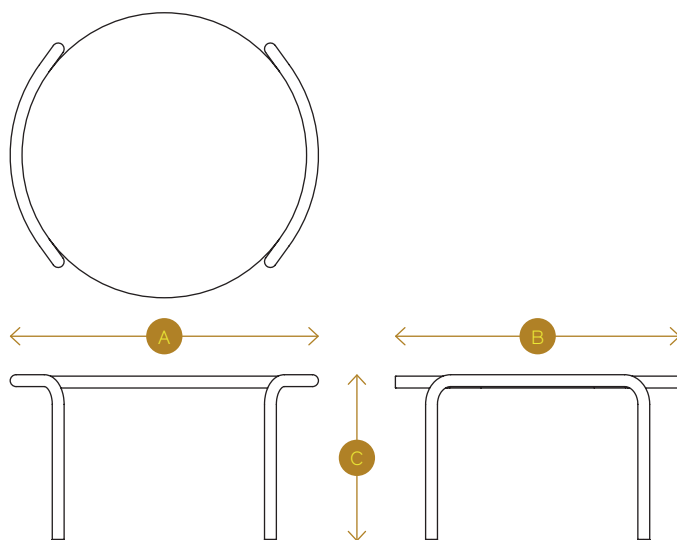

Structural Testing Certifications

NOSWP850D

Sweep 850 Circular
Coffee Table
BS EN 15372:2016, Level 1
Static Load 120 kg

NOSWP955R

Sweep 900 x 550
Rectangular Coffee Table
BS EN 15372:2016, Level 1
Static Load 120 kg

NOSWP850D

Sweep 850 Circular
Coffee Table
ANSI/BIFMA X5.5 (2021)

NOSWP955R

Sweep 900 x 550
Rectangular Coffee Table
ANSI/BIFMA X5.5 (2021)

PRODUCT CODE/ DESCRIPTION	A WIDTH	B DEPTH	C HEIGHT	D WEIGHT	E CAD
NOSWP550S					
Sweep 550 Square Coffee Table	550 mm 21.5 in	550 mm 21.5 in	350 mm 14 in	9.4 kg 20.7 lbs	
NOSWP650D					
Sweep 650 Circular Coffee Table	650 mm 17 in	600 mm 17 in	350 mm 14 in	6.4 kg 20.7 lbs	
NOSWP750S					
Sweep 750 Square Coffee Table	750 mm 29.5 in	750 mm 29.5 in	350 mm 14 in	15.4 kg 34 lbs	
NOSWP850D					
Sweep 850 Circular Coffee Table	850 mm 33.5 in	800 mm 31.5 in	350 mm 14 in	14.8 kg 32.6 lbs	
NOSWP955R					
Sweep 900 x 550 Rectangular Coffee Table	900 mm 35.5 in	550 mm 21.5 in	350 mm 14 in	13.1 kg 28.9 lbs	

Measuring Guide

Sweep 900x550 rectangular coffee table with oak veneer top and powder coated frame in Oyster.

Product Sustainability Statement

The Sweep Coffee table is available in a range of sizes and finishes but for the purpose of this document we have a specific example from the range: Sweep 900 x 550 rectangular coffee table with oak veneer top.